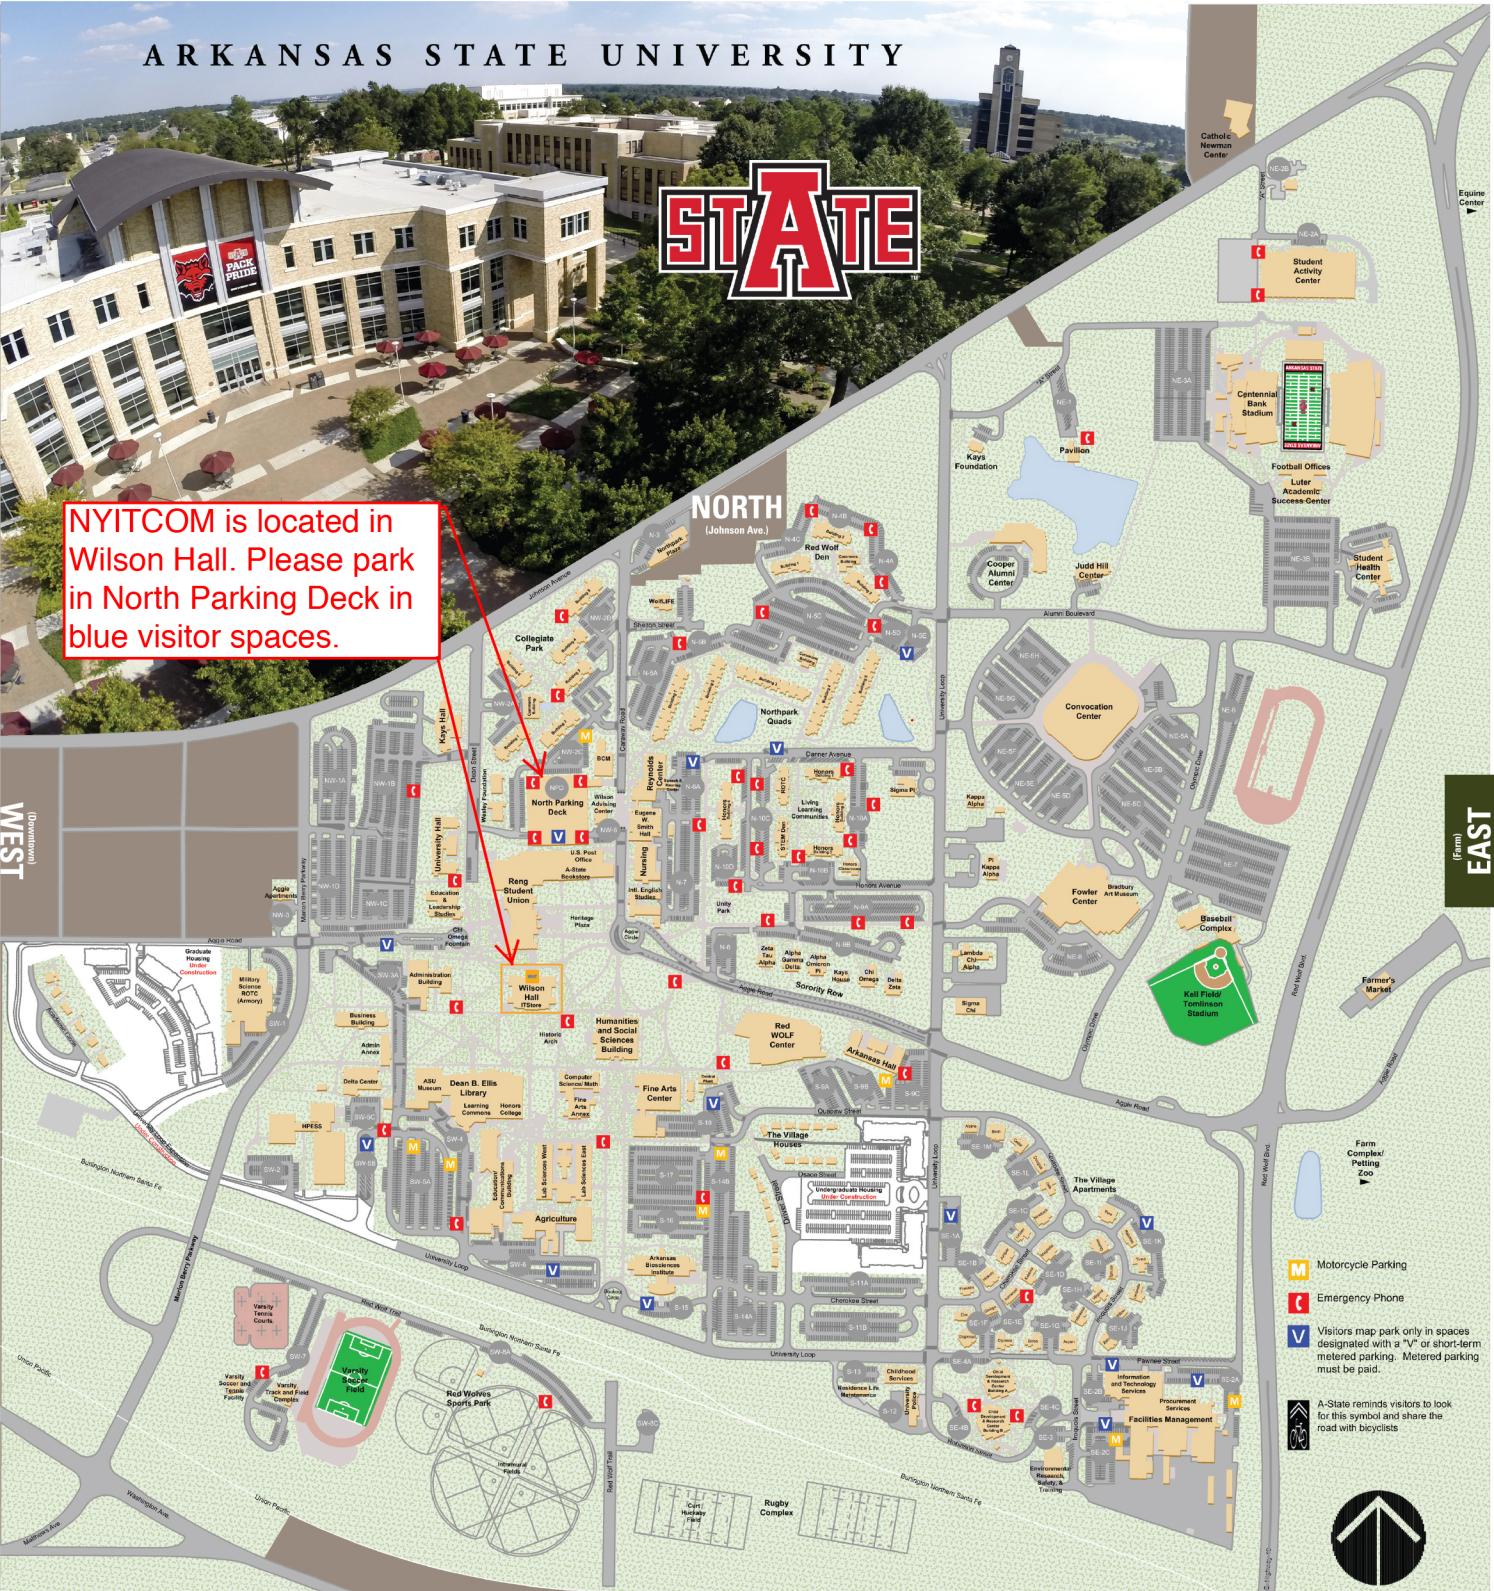

ARKANSAS STATE UNIVERSITY

NYITCOM is located in Wilson Hall. Please park in North Parking Deck in blue visitor spaces.

WEST

EAST

NORTH
(Johnson Ave.)

SOUTH